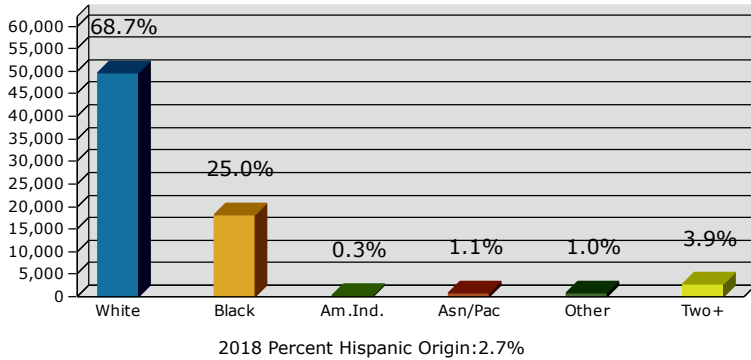

2018 Population by Race

2018 Population by Age

Households

2018 Home Value

2018-2023 Annual Growth Rate

Household Income

Source: U.S. Census Bureau, Census 2010 Summary File 1. Esri forecasts for 2018 and 2023.