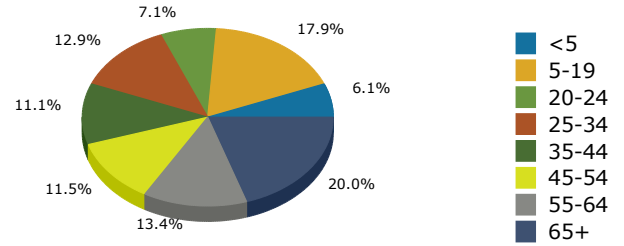

2018 Population by Race

2018 Population by Age

Households

2018 Home Value

2018-2023 Annual Growth Rate

Household Income

Source: U.S. Census Bureau, Census 2010 Summary File 1. Esri forecasts for 2018 and 2023.