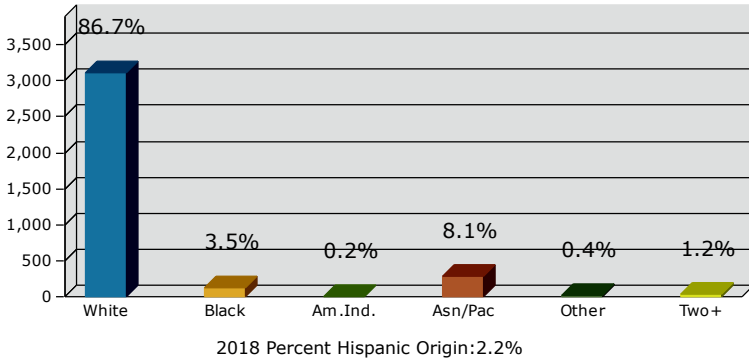

2018 Population by Race

2018 Population by Age

Households

2018 Home Value

2018-2023 Annual Growth Rate

Household Income

Source: U.S. Census Bureau, Census 2010 Summary File 1. Esri forecasts for 2018 and 2023.