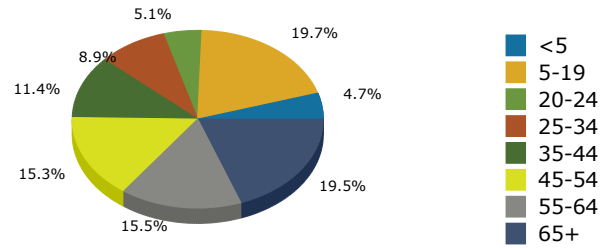

2018 Population by Race

2018 Population by Age

Households

2018 Home Value

2018-2023 Annual Growth Rate

Household Income

Source: U.S. Census Bureau, Census 2010 Summary File 1. Esri forecasts for 2018 and 2023.