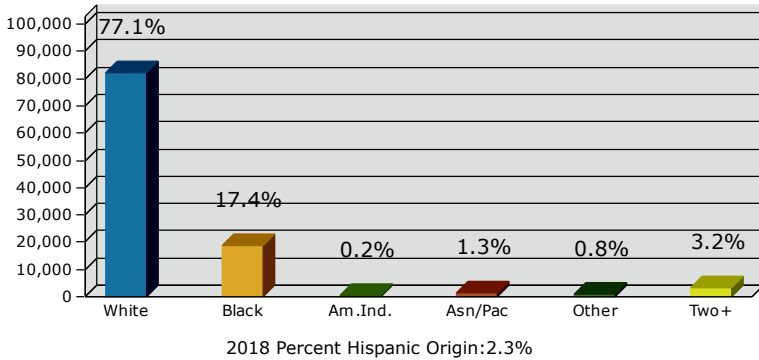

2018 Population by Race

2018 Population by Age

Households

2018 Home Value

2018-2023 Annual Growth Rate

Household Income

Source: U.S. Census Bureau, Census 2010 Summary File 1. Esri forecasts for 2018 and 2023.