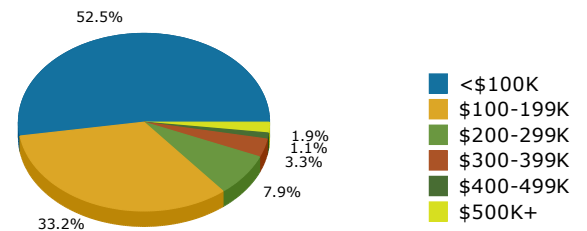

2018 Population by Race

2018 Population by Age

Households

2018 Home Value

2018-2023 Annual Growth Rate

Household Income

Source: U.S. Census Bureau, Census 2010 Summary File 1. Esri forecasts for 2018 and 2023.