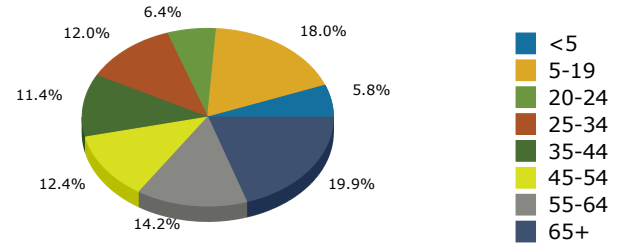

2018 Population by Race

2018 Population by Age

Households

2018 Home Value

2018-2023 Annual Growth Rate

Household Income

Source: U.S. Census Bureau, Census 2010 Summary File 1. Esri forecasts for 2018 and 2023.