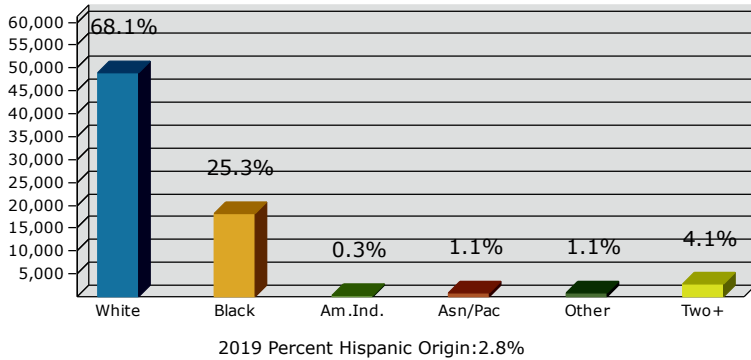

2019 Population by Race

2019 Population by Age

Households

2019 Home Value

2019-2024 Annual Growth Rate

Household Income

Source: U.S. Census Bureau, Census 2010 Summary File 1. Esri forecasts for 2019 and 2024.