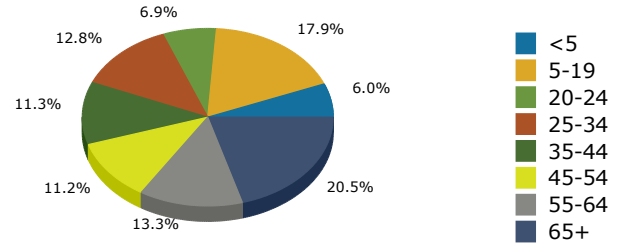

2019 Population by Race

2019 Population by Age

Households

2019 Home Value

2019-2024 Annual Growth Rate

Household Income

Source: U.S. Census Bureau, Census 2010 Summary File 1. Esri forecasts for 2019 and 2024.