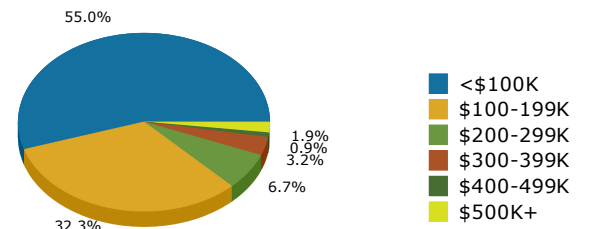

2019 Population by Race

2019 Population by Age

Households

2019 Home Value

2019-2024 Annual Growth Rate

Household Income

Source: U.S. Census Bureau, Census 2010 Summary File 1. Esri forecasts for 2019 and 2024.