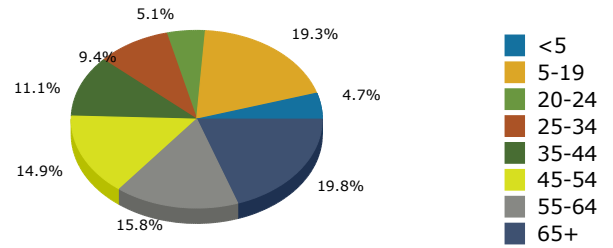

2019 Population by Race

2019 Population by Age

Households

2019 Home Value

2019-2024 Annual Growth Rate

Household Income

Source: U.S. Census Bureau, Census 2010 Summary File 1. Esri forecasts for 2019 and 2024.