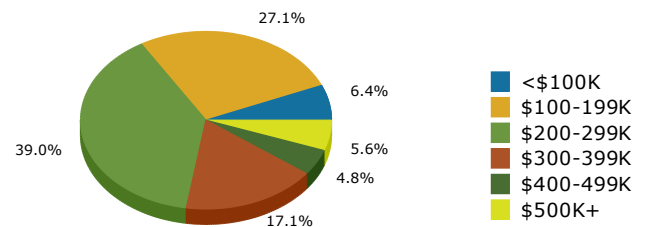

2019 Population by Race

2019 Population by Age

Households

2019 Home Value

2019-2024 Annual Growth Rate

Household Income

Source: U.S. Census Bureau, Census 2010 Summary File 1. Esri forecasts for 2019 and 2024.