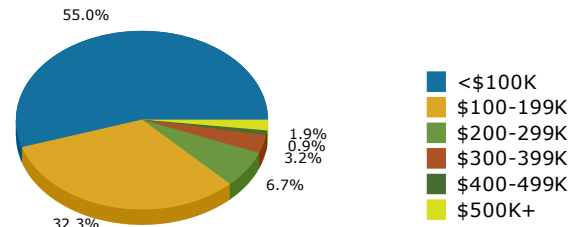

2019 Population by Race

2019 Population by Age

Households

2019 Home Value

2019-2024 Annual Growth Rate

Household Income

Source: U.S. Census Bureau, Census 2010 Summary File 1. Esri forecasts for 2019 and 2024.