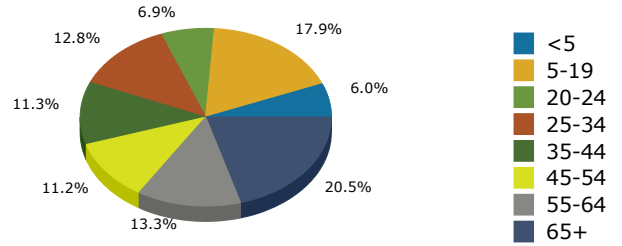

2019 Population by Race

2019 Population by Age

Households

2019 Home Value

2019-2024 Annual Growth Rate

Household Income

Source: U.S. Census Bureau, Census 2010 Summary File 1. Esri forecasts for 2019 and 2024.