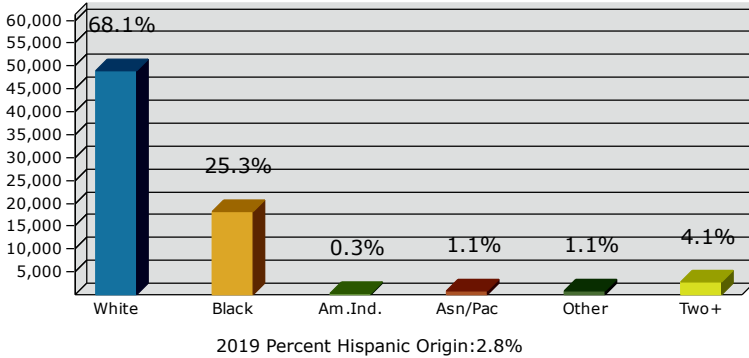

2019 Population by Race

2019 Population by Age

Households

2019 Home Value

2019-2024 Annual Growth Rate

Household Income

Source: U.S. Census Bureau, Census 2010 Summary File 1. Esri forecasts for 2019 and 2024.