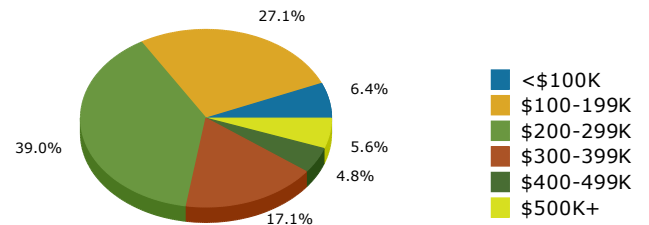

2019 Population by Race

2019 Population by Age

Households

2019 Home Value

2019-2024 Annual Growth Rate

Household Income

Source: U.S. Census Bureau, Census 2010 Summary File 1. Esri forecasts for 2019 and 2024.