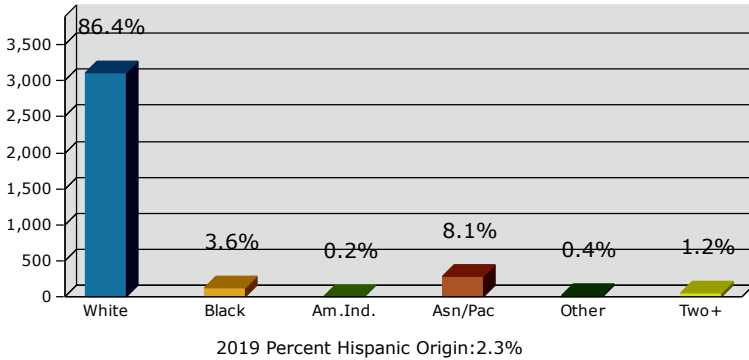

2019 Population by Race

2019 Population by Age

Households

2019 Home Value

2019-2024 Annual Growth Rate

Household Income

Source: U.S. Census Bureau, Census 2010 Summary File 1. Esri forecasts for 2019 and 2024.