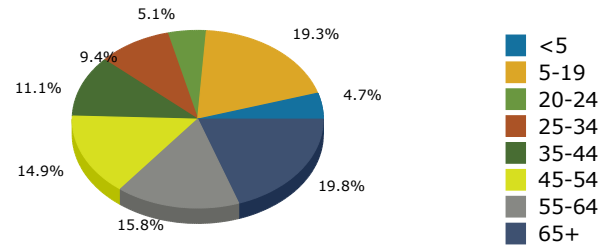

2019 Population by Race

2019 Population by Age

Households

2019 Home Value

2019-2024 Annual Growth Rate

Household Income

Source: U.S. Census Bureau, Census 2010 Summary File 1. Esri forecasts for 2019 and 2024.