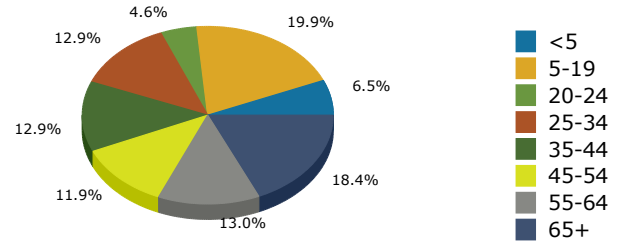

2019 Population by Race

2019 Population by Age

Households

2019 Home Value

2019-2024 Annual Growth Rate

Household Income

Source: U.S. Census Bureau, Census 2010 Summary File 1. Esri forecasts for 2019 and 2024.