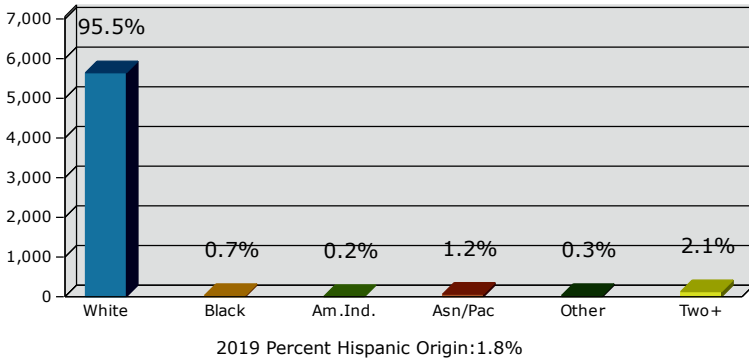

2019 Population by Race

2019 Population by Age

Households

2019 Home Value

2019-2024 Annual Growth Rate

Household Income

Source: U.S. Census Bureau, Census 2010 Summary File 1. Esri forecasts for 2019 and 2024.