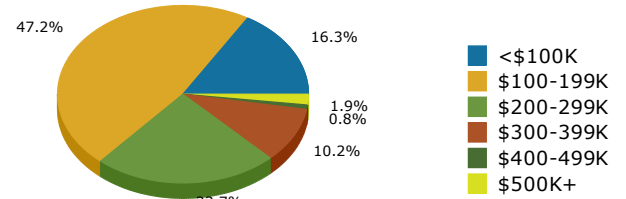

2019 Population by Race

2019 Population by Age

Households

2019 Home Value

2019-2024 Annual Growth Rate

Household Income

Source: U.S. Census Bureau, Census 2010 Summary File 1. Esri forecasts for 2019 and 2024.