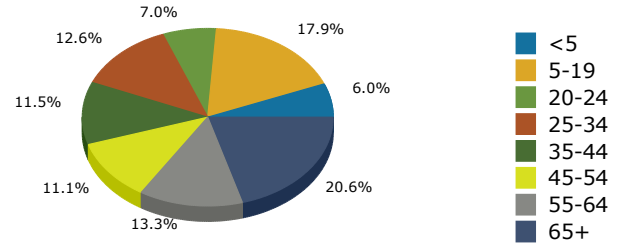

2020 Population by Race

2020 Population by Age

Households

2020 Home Value

2020-2025 Annual Growth Rate

Household Income

Source: U.S. Census Bureau, Census 2010 Summary File 1. Esri forecasts for 2020 and 2025.