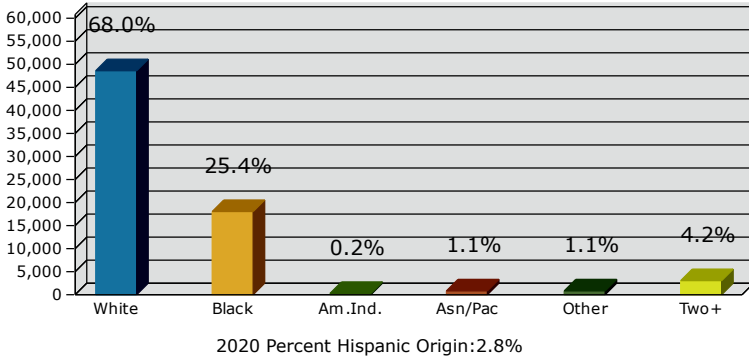

2020 Population by Race

2020 Population by Age

Households

2020 Home Value

2020-2025 Annual Growth Rate

Household Income

Source: U.S. Census Bureau, Census 2010 Summary File 1. Esri forecasts for 2020 and 2025.