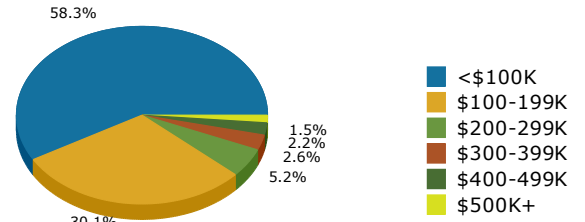

2020 Population by Race

2020 Population by Age

Households

2020 Home Value

2020-2025 Annual Growth Rate

Household Income

Source: U.S. Census Bureau, Census 2010 Summary File 1. Esri forecasts for 2020 and 2025.