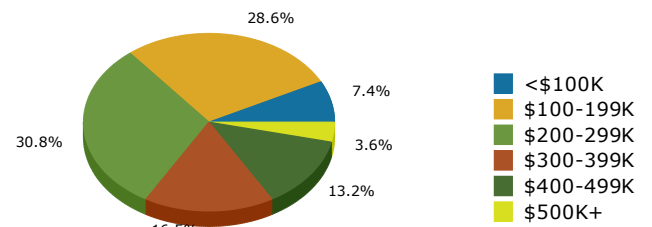

2020 Population by Race

2020 Population by Age

Households

2020 Home Value

2020-2025 Annual Growth Rate

Household Income

Source: U.S. Census Bureau, Census 2010 Summary File 1. Esri forecasts for 2020 and 2025.