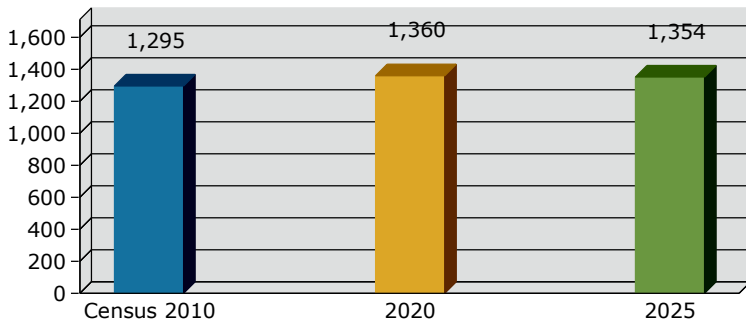

2020 Population by Race

2020 Population by Age

Households

2020 Home Value

2020-2025 Annual Growth Rate

Household Income

Source: U.S. Census Bureau, Census 2010 Summary File 1. Esri forecasts for 2020 and 2025.