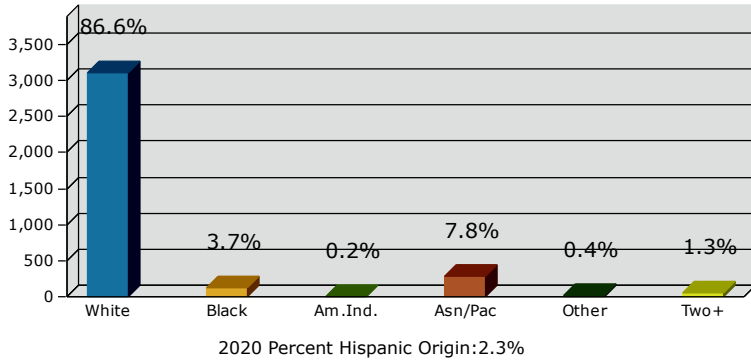

2020 Population by Race

2020 Population by Age

Households

2020 Home Value

2020-2025 Annual Growth Rate

Household Income

Source: U.S. Census Bureau, Census 2010 Summary File 1. Esri forecasts for 2020 and 2025.