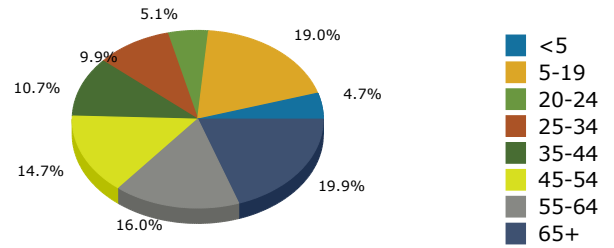

2020 Population by Race

2020 Population by Age

Households

2020 Home Value

2020-2025 Annual Growth Rate

Household Income

Source: U.S. Census Bureau, Census 2010 Summary File 1. Esri forecasts for 2020 and 2025.