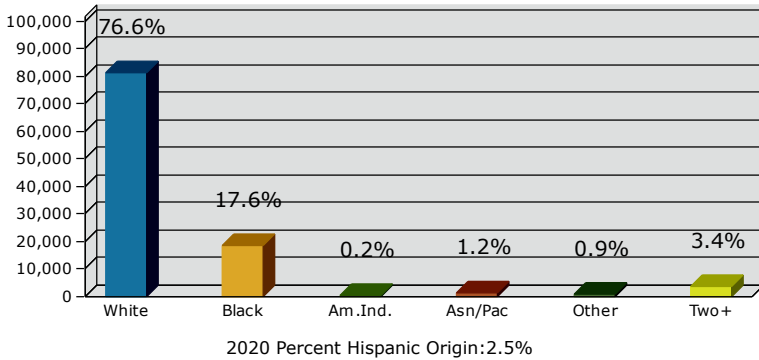

2020 Population by Race

2020 Population by Age

Households

2020 Home Value

2020-2025 Annual Growth Rate

Household Income

Source: U.S. Census Bureau, Census 2010 Summary File 1. Esri forecasts for 2020 and 2025.