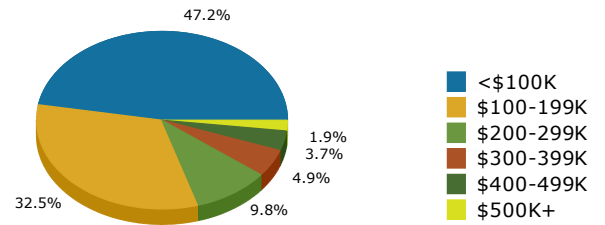

2020 Population by Race

2020 Population by Age

Households

2020 Home Value

2020-2025 Annual Growth Rate

Household Income

Source: U.S. Census Bureau, Census 2010 Summary File 1. Esri forecasts for 2020 and 2025.