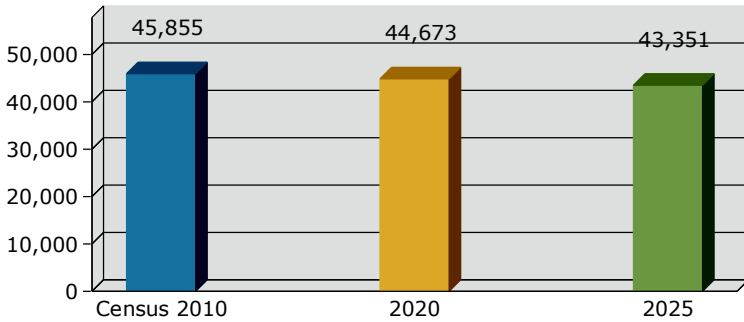

2020 Population by Race

2020 Population by Age

Households

2020 Home Value

2020-2025 Annual Growth Rate

Household Income

Source: U.S. Census Bureau, Census 2010 Summary File 1. Esri forecasts for 2020 and 2025.