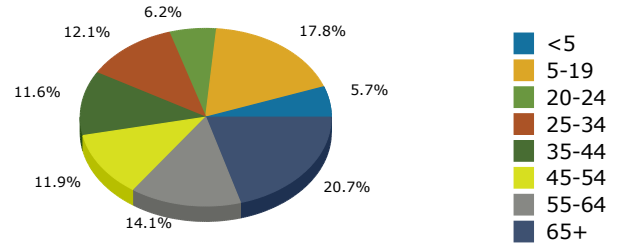

2020 Population by Race

2020 Population by Age

Households

2020 Home Value

2020-2025 Annual Growth Rate

Household Income

Source: U.S. Census Bureau, Census 2010 Summary File 1. Esri forecasts for 2020 and 2025.