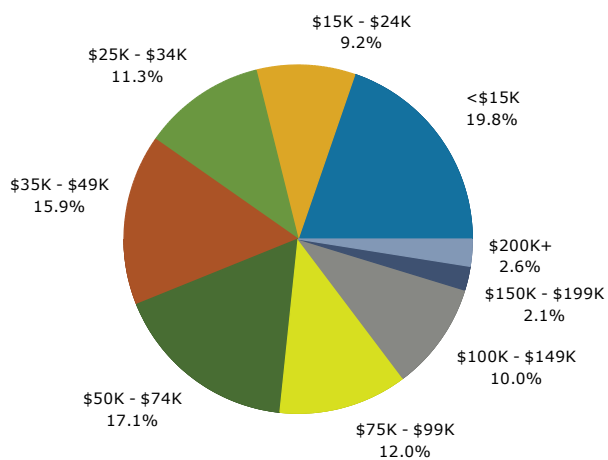

Households by Income	2021		2026	
	Number	Percent	Number	Percent
<\$15,000	6,123	19.8%	5,468	18.4%
\$15,000 - \$24,999	2,841	9.2%	2,528	8.5%
\$25,000 - \$34,999	3,506	11.3%	3,228	10.8%
\$35,000 - \$49,999	4,913	15.9%	4,589	15.4%
\$50,000 - \$74,999	5,298	17.1%	5,102	17.1%
\$75,000 - \$99,999	3,703	12.0%	3,776	12.7%
\$100,000 - \$149,999	3,081	10.0%	3,458	11.6%
\$150,000 - \$199,999	663	2.1%	773	2.6%
\$200,000+	790	2.6%	869	2.9%
Median Household Income	\$42,903		\$46,162	
Average Household Income	\$58,734		\$64,988	
Per Capita Income	\$25,484		\$28,300	

Race and Ethnicity	Census 2010		2021		2026	
	Number	Percent	Number	Percent	Number	Percent
White Alone	54,551	71.6%	48,252	67.5%	44,684	65.2%
Black Alone	17,709	23.2%	18,386	25.7%	18,489	27.0%
American Indian Alone	173	0.2%	184	0.3%	189	0.3%
Asian Alone	705	0.9%	743	1.0%	776	1.1%
Pacific Islander Alone	23	0.0%	32	0.0%	36	0.1%
Some Other Race Alone	659	0.9%	792	1.1%	894	1.3%
Two or More Races	2,351	3.1%	3,074	4.3%	3,481	5.1%
Hispanic Origin (Any Race)	1,650	2.2%	2,059	2.9%	2,314	3.4%

Data Note: Income is expressed in current dollars.

Source: U.S. Census Bureau, Census 2010 Summary File 1. Esri forecasts for 2021 and 2026.

Decatur city, IL (1718823)
 Decatur city, IL (1718823)
 Geography: Place

Trends 2021-2026

Population by Age

2021 Household Income

2021 Population by Race

2021 Percent Hispanic Origin: 2.9%

Source: U.S. Census Bureau, Census 2010 Summary File 1. Esri forecasts for 2021 and 2026.