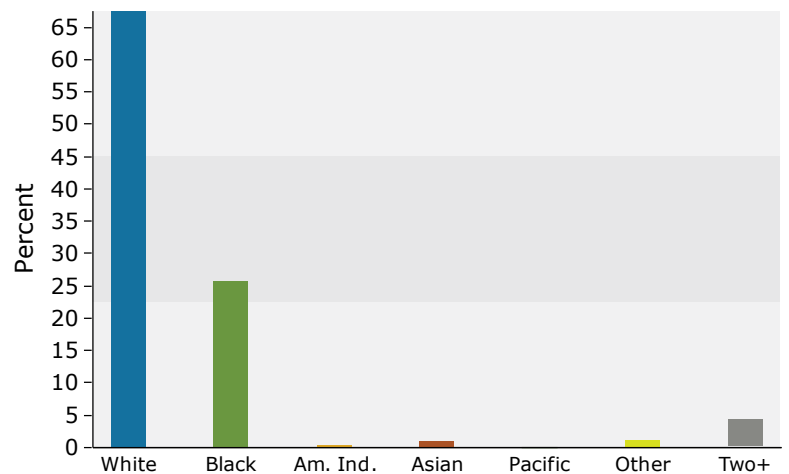

Race and Ethnicity	Census 2010		2021		2026	
	Number	Percent	Number	Percent	Number	Percent
White Alone	54,551	71.6%	48,252	67.5%	44,684	65.2%
Black Alone	17,709	23.2%	18,386	25.7%	18,489	27.0%
American Indian Alone	173	0.2%	184	0.3%	189	0.3%
Asian Alone	705	0.9%	743	1.0%	776	1.1%
Pacific Islander Alone	23	0.0%	32	0.0%	36	0.1%
Some Other Race Alone	659	0.9%	792	1.1%	894	1.3%
Two or More Races	2,351	3.1%	3,074	4.3%	3,481	5.1%
Hispanic Origin (Any Race)	1,650	2.2%	2,059	2.9%	2,314	3.4%

Data Note: Income is expressed in current dollars.

Source: U.S. Census Bureau, Census 2010 Summary File 1. Esri forecasts for 2021 and 2026.

Decatur city, IL (1718823)
 Decatur city, IL (1718823)
 Geography: Place

Trends 2021-2026

Population by Age

2021 Household Income

2021 Population by Race

2021 Percent Hispanic Origin: 2.9%

Source: U.S. Census Bureau, Census 2010 Summary File 1. Esri forecasts for 2021 and 2026.