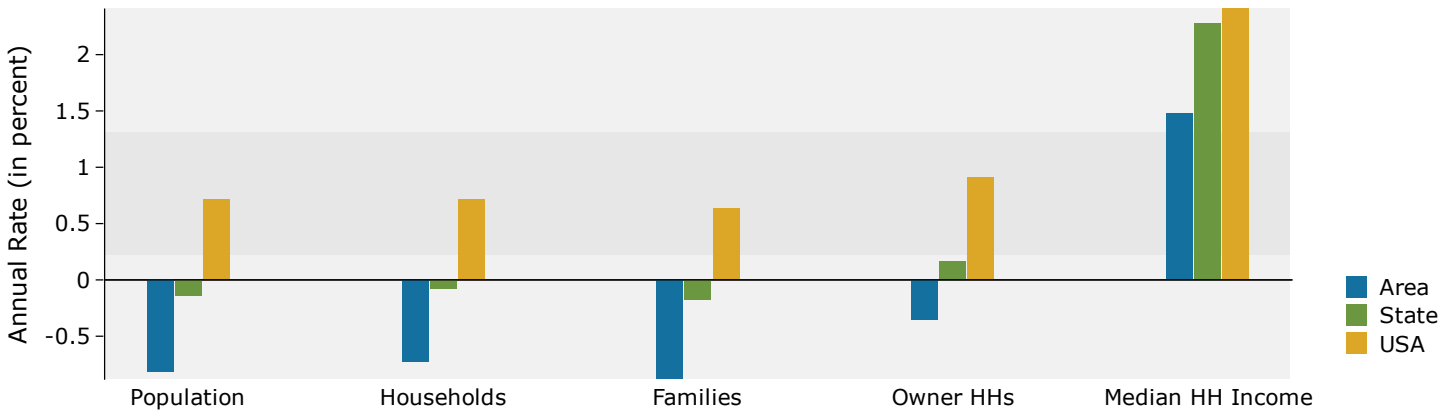

Decatur city, IL (1718823)
Decatur city, IL (1718823)
Geography: Place

Trends 2021-2026