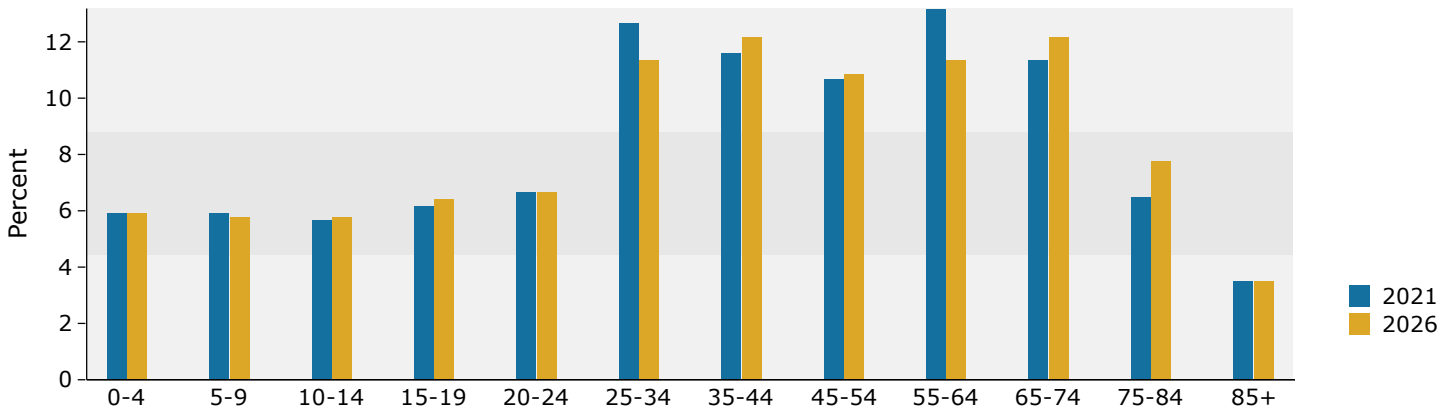

Population by Age	Census 2010		2021		2026	
	Number	Percent	Number	Percent	Number	Percent
0 - 4	5,093	6.7%	4,228	5.9%	4,052	5.9%
5 - 9	4,577	6.0%	4,194	5.9%	3,976	5.8%
10 - 14	4,358	5.7%	4,095	5.7%	3,954	5.8%
15 - 19	5,292	6.9%	4,463	6.2%	4,407	6.4%
20 - 24	5,782	7.6%	4,788	6.7%	4,593	6.7%
25 - 34	9,665	12.7%	9,067	12.7%	7,808	11.4%
35 - 44	8,180	10.7%	8,269	11.6%	8,385	12.2%
45 - 54	10,589	13.9%	7,650	10.7%	7,486	10.9%
55 - 64	9,799	12.9%	9,408	13.2%	7,836	11.4%
65 - 74	6,005	7.9%	8,169	11.4%	8,330	12.2%
75 - 84	4,550	6.0%	4,650	6.5%	5,316	7.8%
85+	2,281	3.0%	2,483	3.5%	2,409	3.5%

Race and Ethnicity	Census 2010		2021		2026	
	Number	Percent	Number	Percent	Number	Percent
White Alone	54,551	71.6%	48,252	67.5%	44,684	65.2%
Black Alone	17,709	23.2%	18,386	25.7%	18,489	27.0%
American Indian Alone	173	0.2%	184	0.3%	189	0.3%
Asian Alone	705	0.9%	743	1.0%	776	1.1%
Pacific Islander Alone	23	0.0%	32	0.0%	36	0.1%
Some Other Race Alone	659	0.9%	792	1.1%	894	1.3%
Two or More Races	2,351	3.1%	3,074	4.3%	3,481	5.1%
Hispanic Origin (Any Race)	1,650	2.2%	2,059	2.9%	2,314	3.4%

Data Note: Income is expressed in current dollars.

Source: U.S. Census Bureau, Census 2010 Summary File 1. Esri forecasts for 2021 and 2026.

Decatur city, IL (1718823)
 Decatur city, IL (1718823)
 Geography: Place

Trends 2021-2026

Population by Age

2021 Household Income

2021 Population by Race

2021 Percent Hispanic Origin: 2.9%

Source: U.S. Census Bureau, Census 2010 Summary File 1. Esri forecasts for 2021 and 2026.