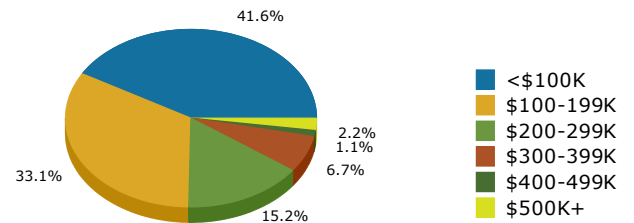

Macon County, IL (17115)
 Macon County, IL (17115)
 Geography: County

2021 Population by Race

2021 Population by Age

Households

2021 Home Value

2021-2026 Annual Growth Rate

Household Income

Source: U.S. Census Bureau, Census 2010 Summary File 1. Esri forecasts for 2021 and 2026.