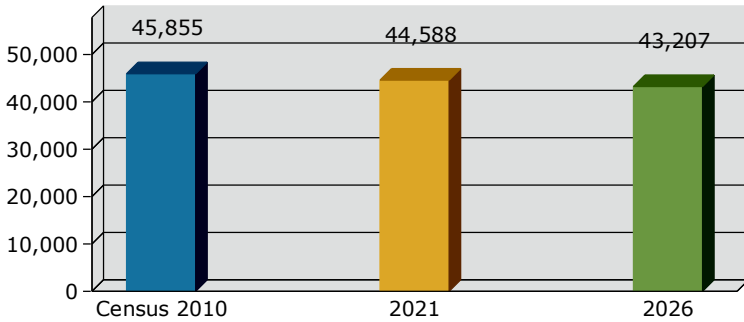

Macon County, IL (17115)
 Macon County, IL (17115)
 Geography: County

2021 Population by Race

2021 Population by Age

Households

2021 Home Value

2021-2026 Annual Growth Rate

Household Income

Source: U.S. Census Bureau, Census 2010 Summary File 1. Esri forecasts for 2021 and 2026.