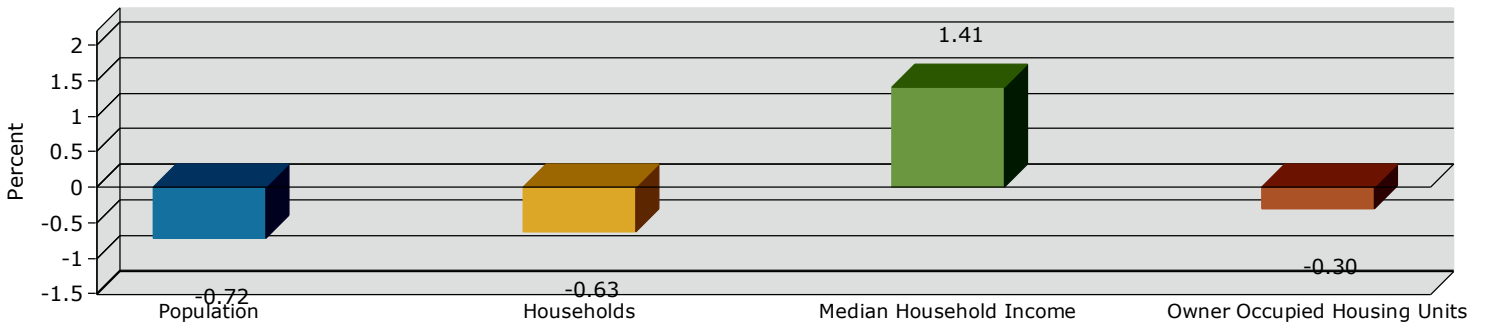

Macon County, IL (17115)
 Macon County, IL (17115)
 Geography: County

2021 Population by Race

2021 Population by Age

Households

2021 Home Value

2021-2026 Annual Growth Rate

Household Income

Source: U.S. Census Bureau, Census 2010 Summary File 1. Esri forecasts for 2021 and 2026.