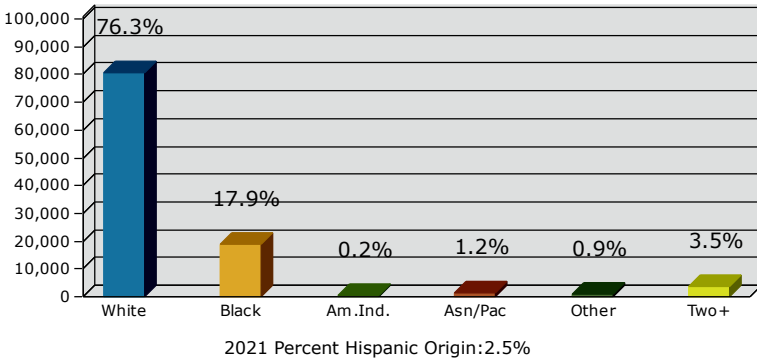

Macon County, IL (17115)
 Macon County, IL (17115)
 Geography: County

2021 Population by Race

2021 Population by Age

Households

2021 Home Value

2021-2026 Annual Growth Rate

Household Income

Source: U.S. Census Bureau, Census 2010 Summary File 1. Esri forecasts for 2021 and 2026.