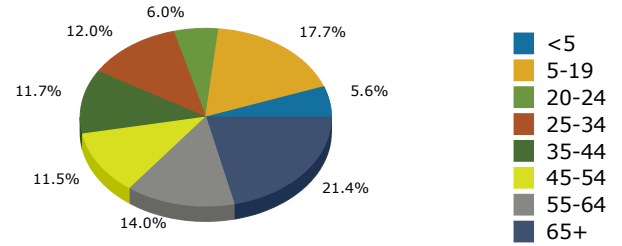

Macon County, IL (17115)
 Macon County, IL (17115)
 Geography: County

2021 Population by Race

2021 Population by Age

Households

2021 Home Value

2021-2026 Annual Growth Rate

Household Income

Source: U.S. Census Bureau, Census 2010 Summary File 1. Esri forecasts for 2021 and 2026.