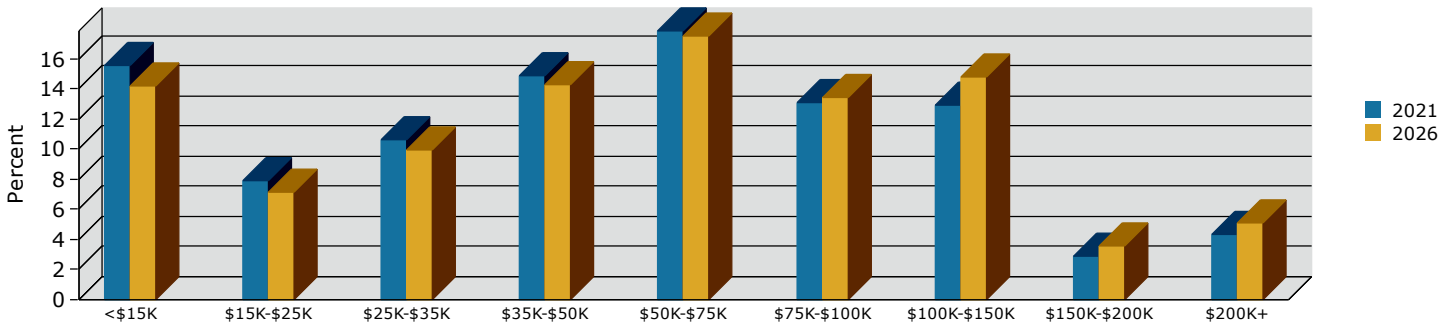

Macon County, IL (17115)
 Macon County, IL (17115)
 Geography: County

2021 Population by Race

2021 Population by Age

Households

2021 Home Value

2021-2026 Annual Growth Rate

Household Income

Source: U.S. Census Bureau, Census 2010 Summary File 1. Esri forecasts for 2021 and 2026.