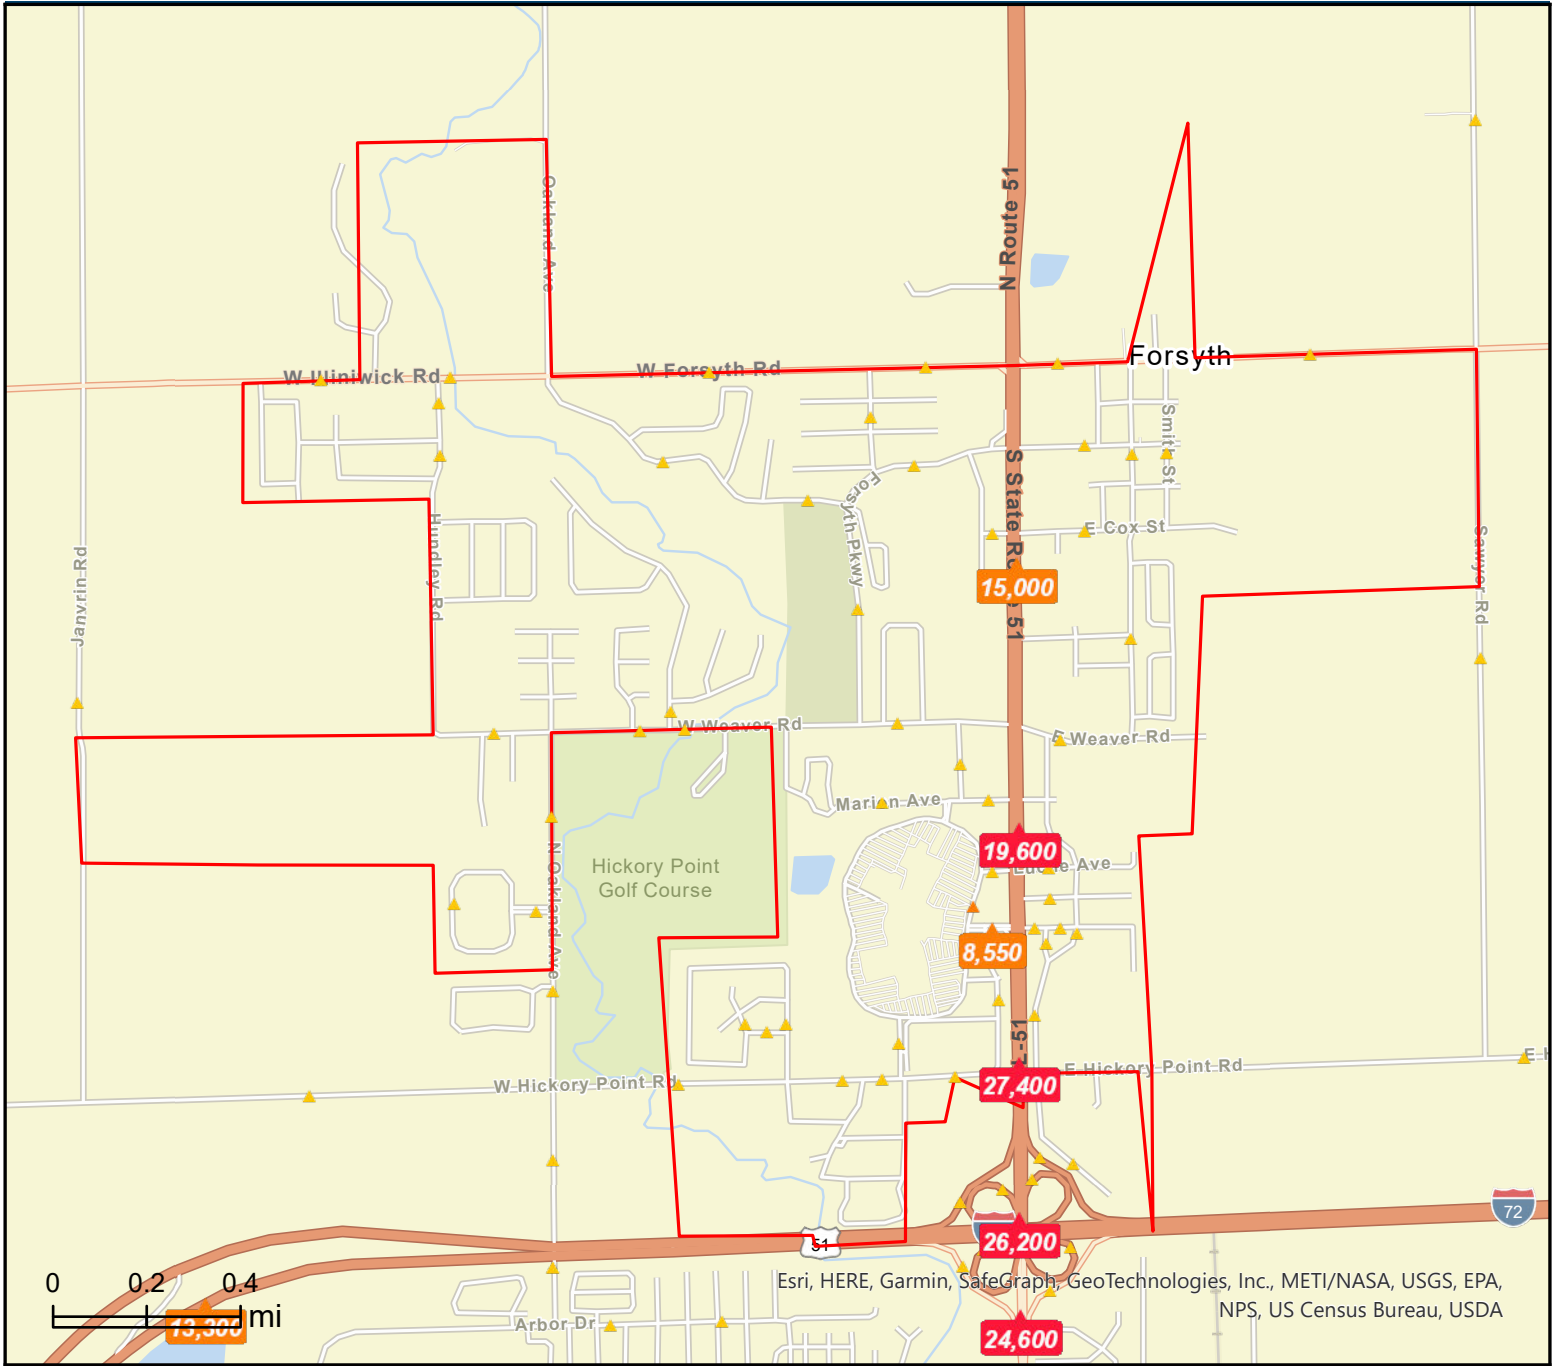

Forsyth village, IL (1727091)
 Forsyth village, IL (1727091)
 Geography: Place

Source: ©2021 Kalibrate Technologies (Q4 2021).