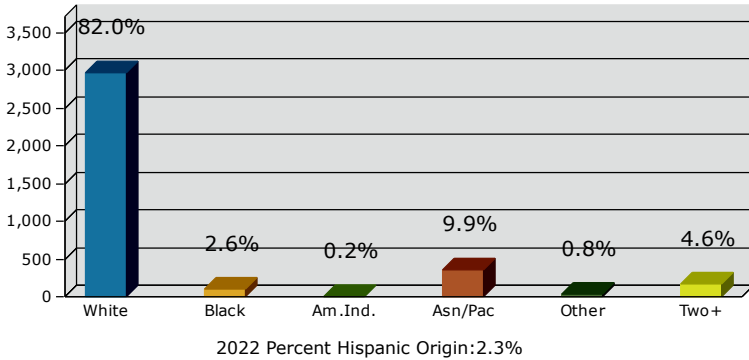

Forsyth village, IL (1727091)
 Forsyth village, IL (1727091)
 Geography: Place

2022 Population by Race

2022 Population by Age

Households

2022 Home Value

2022-2027 Annual Growth Rate

Household Income

Source: Esri forecasts for 2022 and 2027. U.S. Census Bureau 2010 decennial Census data converted by Esri into 2020 geography.