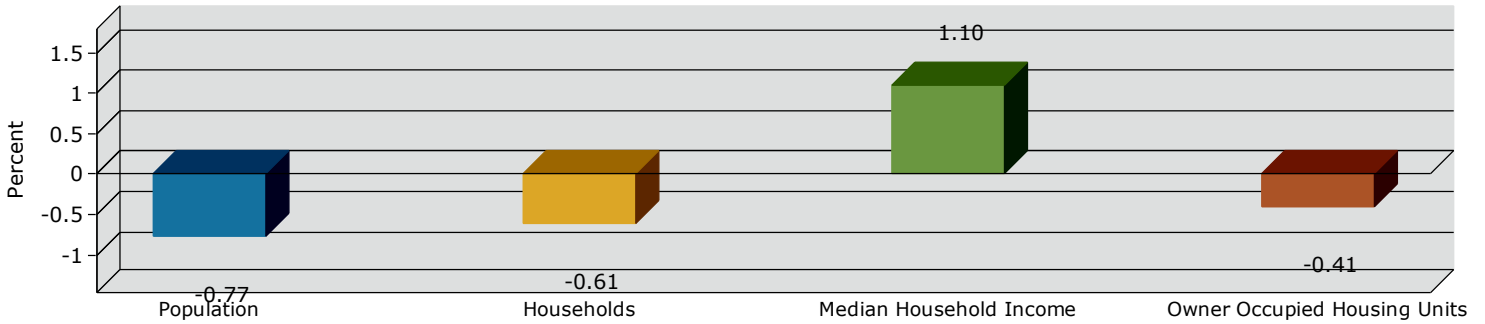

Forsyth village, IL (1727091)
 Forsyth village, IL (1727091)
 Geography: Place

2022 Population by Race

2022 Population by Age

Households

2022 Home Value

2022-2027 Annual Growth Rate

Household Income

Source: Esri forecasts for 2022 and 2027. U.S. Census Bureau 2010 decennial Census data converted by Esri into 2020 geography.