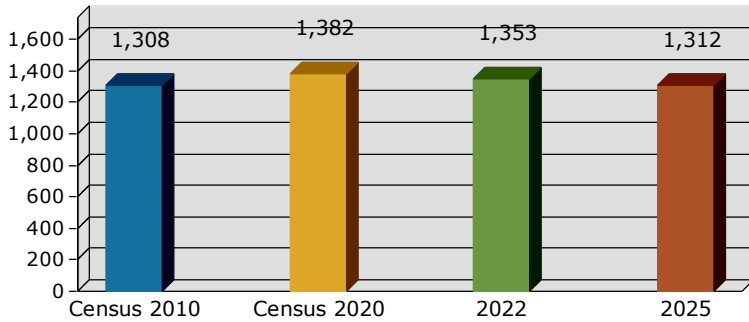

Forsyth village, IL (1727091)
 Forsyth village, IL (1727091)
 Geography: Place

2022 Population by Race

2022 Population by Age

Households

2022 Home Value

2022-2027 Annual Growth Rate

Household Income

Source: Esri forecasts for 2022 and 2027. U.S. Census Bureau 2010 decennial Census data converted by Esri into 2020 geography.