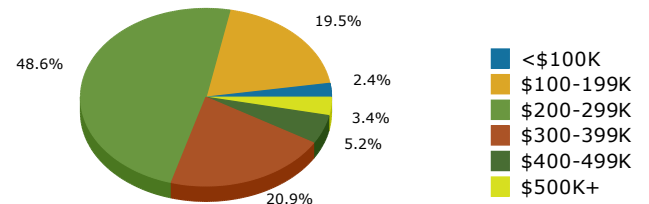

Forsyth village, IL (1727091)
 Forsyth village, IL (1727091)
 Geography: Place

2022 Population by Race

2022 Population by Age

Households

2022 Home Value

2022-2027 Annual Growth Rate

Household Income

Source: Esri forecasts for 2022 and 2027. U.S. Census Bureau 2010 decennial Census data converted by Esri into 2020 geography.