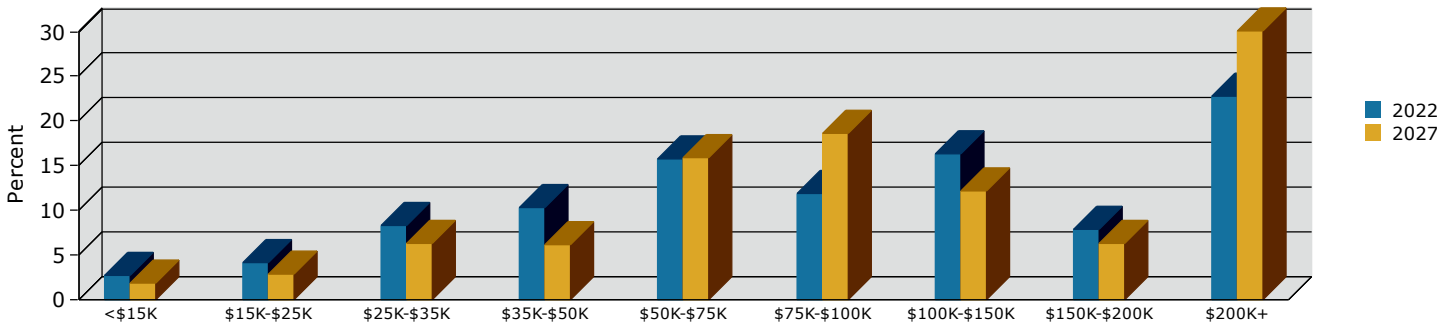

Forsyth village, IL (1727091)
 Forsyth village, IL (1727091)
 Geography: Place

2022 Population by Race

2022 Population by Age

Households

2022 Home Value

2022-2027 Annual Growth Rate

Household Income

Source: Esri forecasts for 2022 and 2027. U.S. Census Bureau 2010 decennial Census data converted by Esri into 2020 geography.