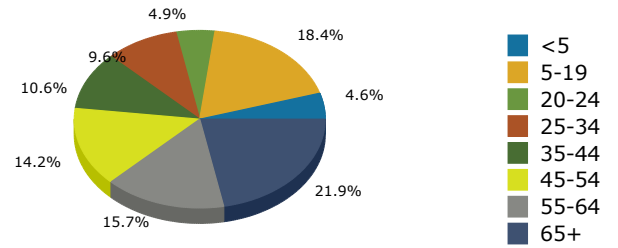

Forsyth village, IL (1727091)
 Forsyth village, IL (1727091)
 Geography: Place

2022 Population by Race

2022 Population by Age

Households

2022 Home Value

2022-2027 Annual Growth Rate

Household Income

Source: Esri forecasts for 2022 and 2027. U.S. Census Bureau 2010 decennial Census data converted by Esri into 2020 geography.